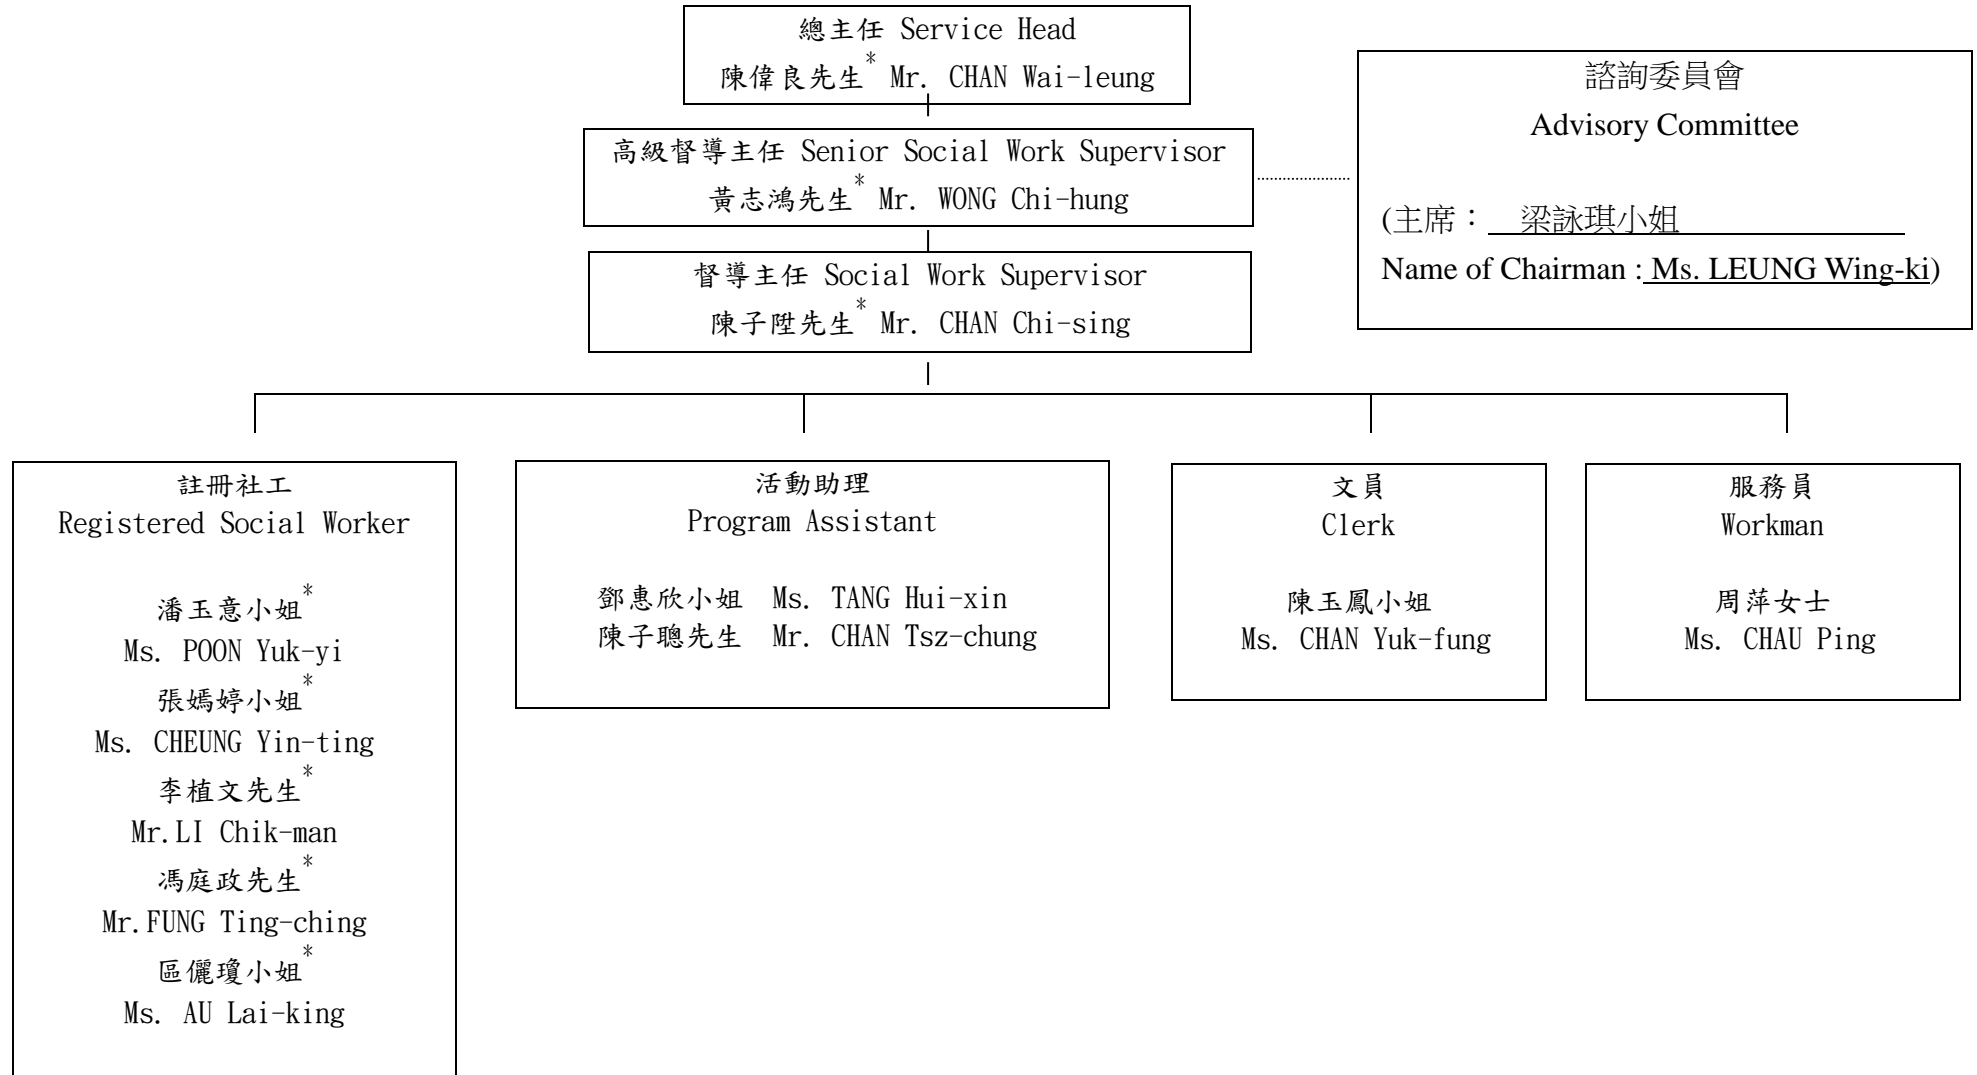

明愛賽馬會長洲青少年綜合服務
Caritas Jockey Club Integrated Service for Young People - Cheung Chau
組織一覽表 Organizational Chart

* 註冊社工 Registered Social Worker